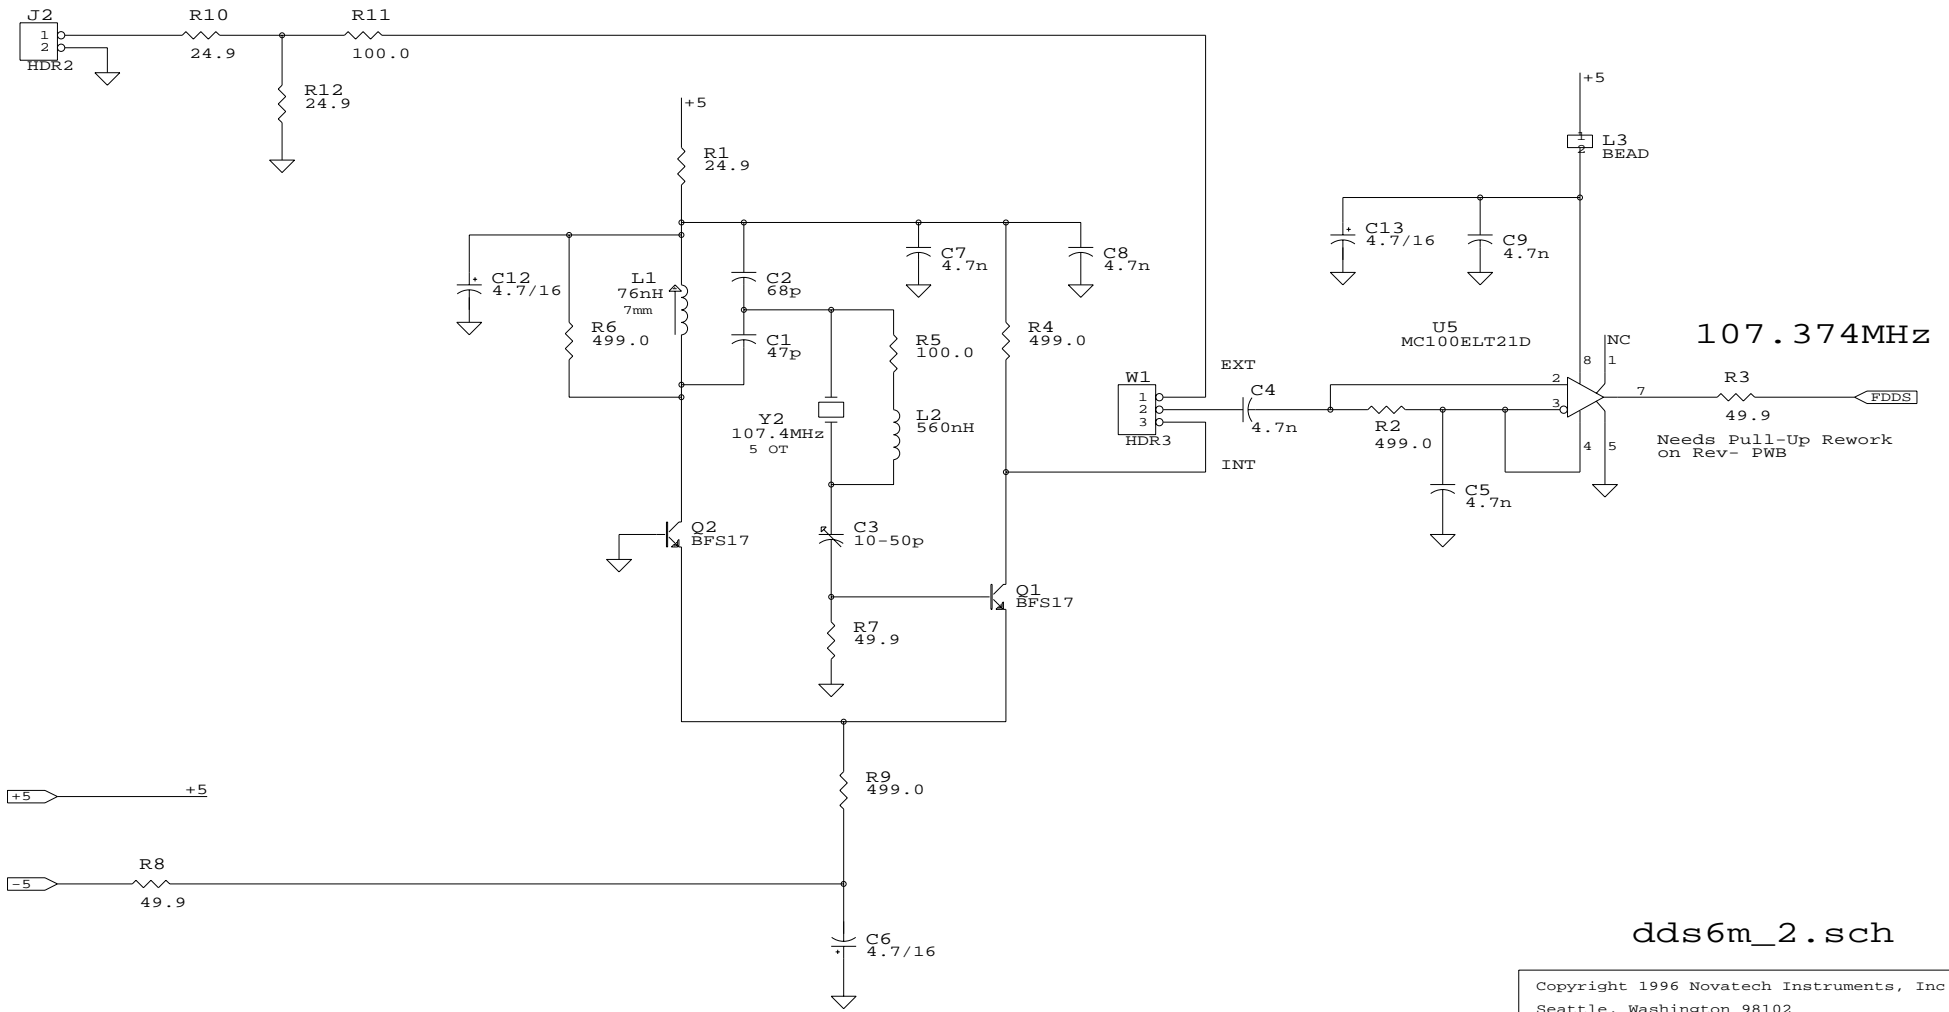

3Vrms MAX
EXT CLOCK

dds6m_2.sch

Copyright 1996 Novatech Instruments, Inc. Seattle, Washington 98102		
Proprietary Information		
Title DDS6 module		
Size	Document Number	REV
B	DDS6m-1001	-
Date:	August 17, 1996	Sheet 2 of 3

Copyright 1996 Novatech Instruments, Inc. Seattle, Washington 98102		
Proprietary Information		
Title DDS6 Module		
Size	Document Number	REV
B	DDS6m-1001	-
Date:	August 17, 1996	Sheet 3 of 3