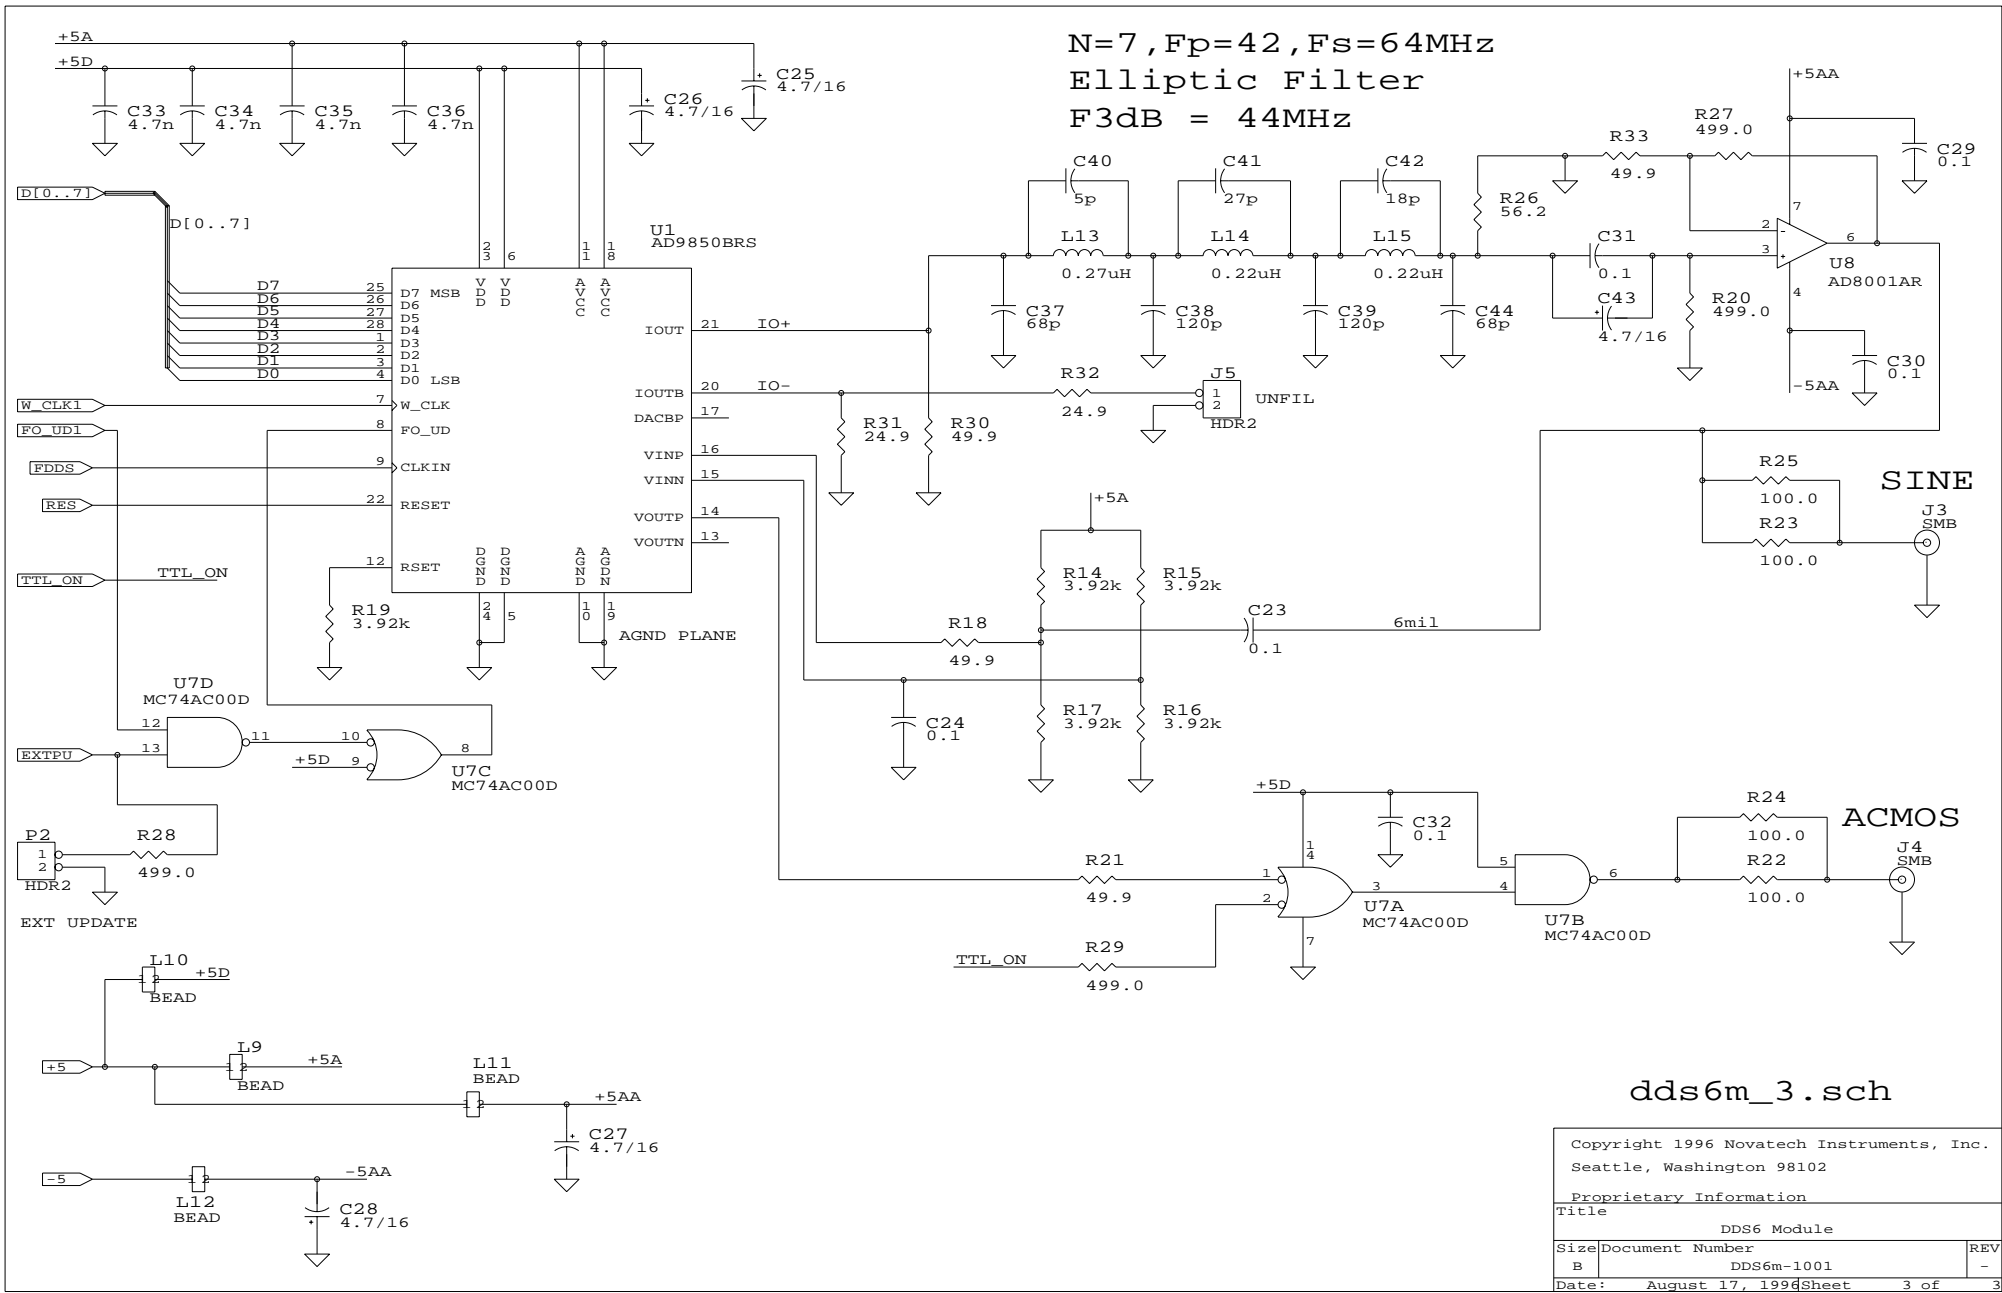

3Vrms MAX
EXT CLOCK

dds6m_2.sch

Copyright 1996 Novatech Instruments, Inc. Seattle, Washington 98102		
Proprietary Information		
Title DDS6 module		
Size	Document Number	REV
B	DDS6m-1001	-
Date:	August 17, 1996	Sheet 2 of 3

Copyright 1996 Novatech Instruments, Inc. Seattle, Washington 98102		
Proprietary Information		
Title DDS6 Module		
Size	Document Number	REV
B	DDS6m-1001	-
Date:	August 17, 1996	Sheet 3 of 3